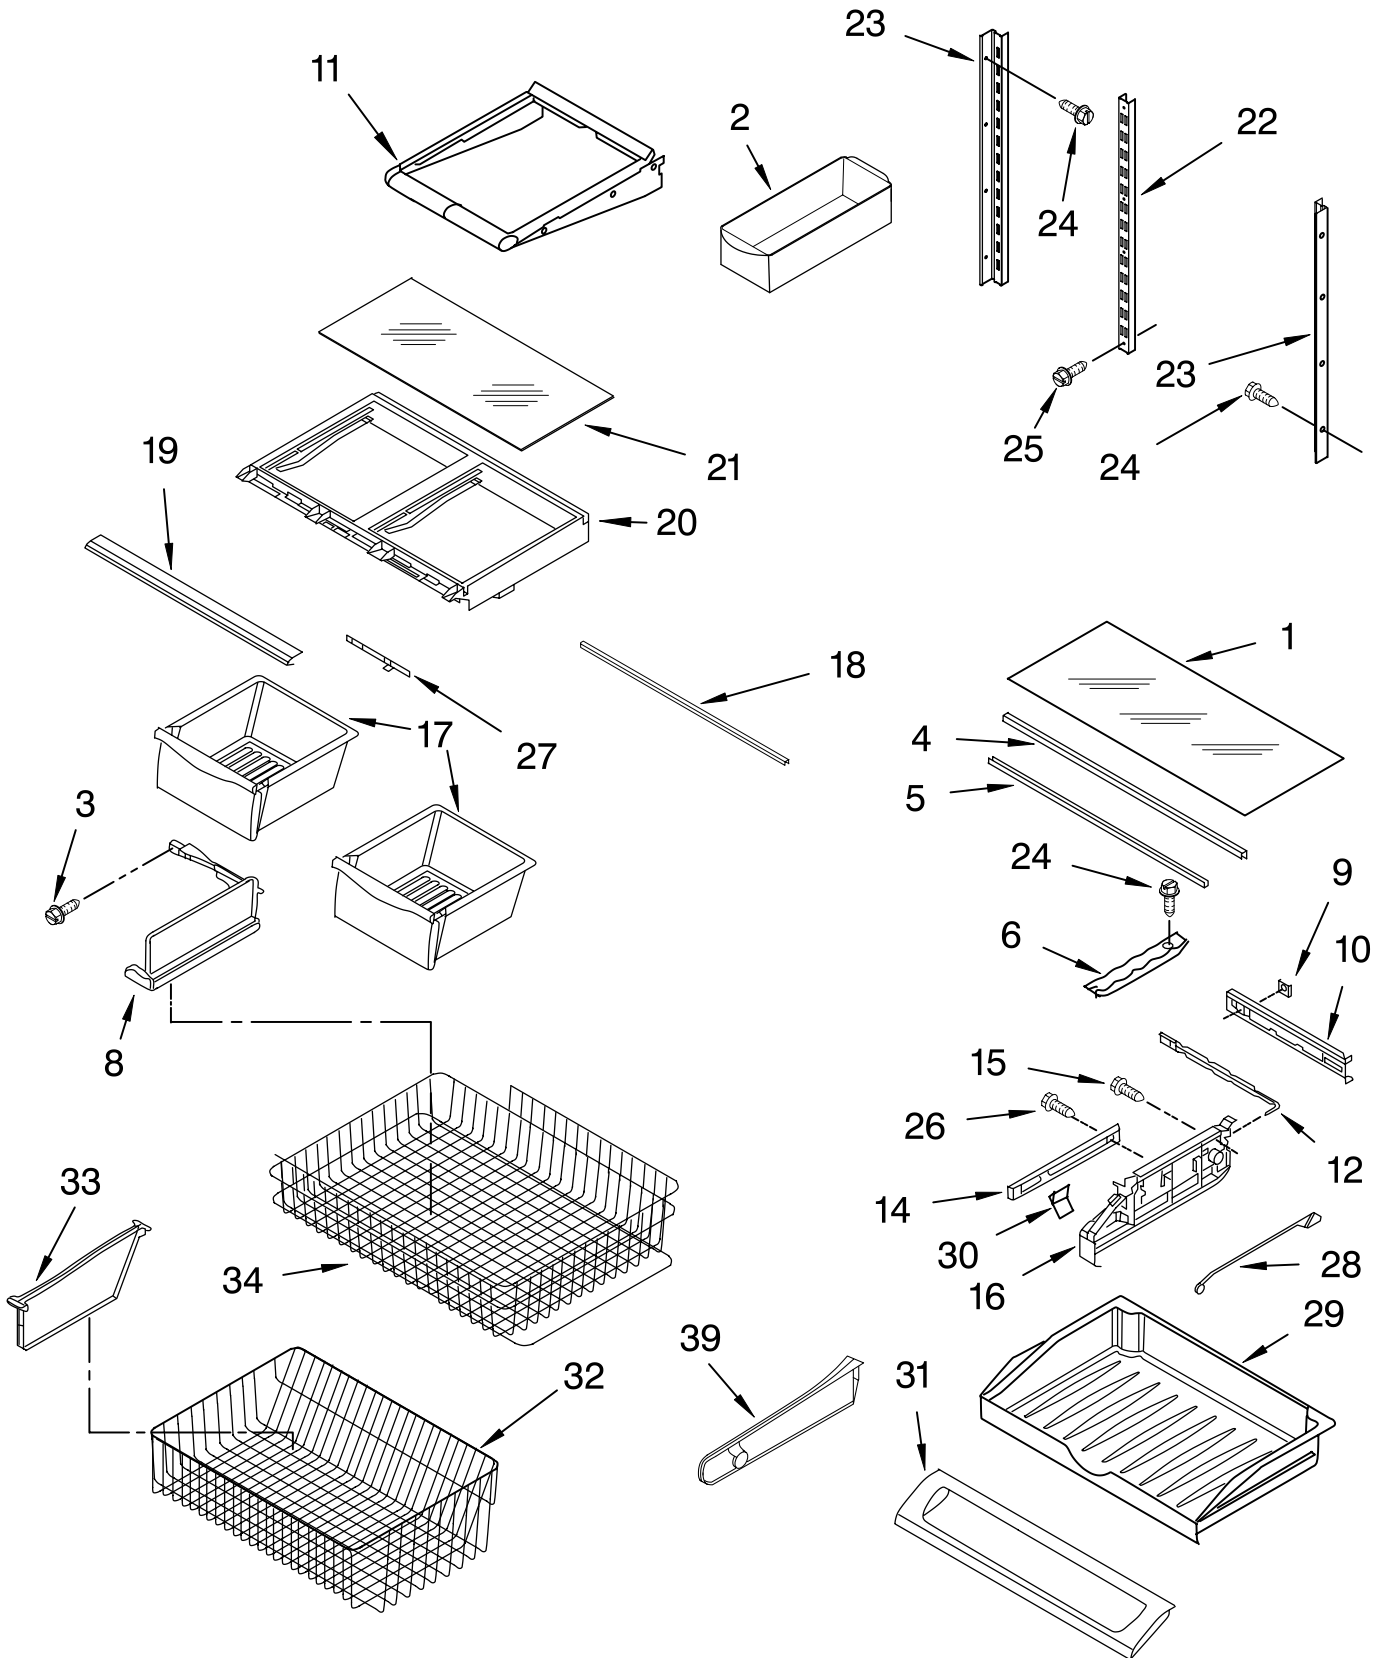

SHELF PARTS

For Models: KBFS20ETWH00, KBFS20ETBL00, KBFS20ETSS00
(White) (Black) (Stainless Steel)

FOR ORDERING INFORMATION REFER TO PARTS PRICE LIST

SHELF PARTS

For Models: KBFS20ETWH00,KBFS20ETBL00,KBFS20ETSS00
(White)   (Black)   (Stainless Steel)

Illus. No.	Part No.	DESCRIPTION	Illus. No.	Part No.	DESCRIPTION	Illus. No.	Part No.	DESCRIPTION
1	67002332	Glass, Pantry	16		Track, Pantry	28	67003794	Bar, Temperature Control
2	W10136387	Egg Bin		67005862	Left			
3	67001310	Screw		67005860	Right	29	67003530	Drawer, Pantry
4	67006010	Support, Pantry(2)	17	W10143396	Pan, Crisper (2)	30	67003791	Knob, Temperature Control
5	67002330	Brace, Pantry (2)	18	67002488	Support, Crisper Cover	31	67005930	Door, Pantry Drawer
6	67001719	Track, Pantry	19	67005675	Trim, Crisper	32	67006026	Basket, Freezer (Lower)
8	67004127	Divider, Upper Basket	20	67006185	Frame, Crisper	33	67004812	Divider, Lower Basket
9	67002329	Gasket, Pantry	21	67006655	Glass, Crisper Cover	34	67004988	Basket, Freezer (Upper)
10	67005625	Housing, Control	22	67003036	Ladder, Center	39	67002321	Divider, Pantry Drawer
11	67005676	Shelf, Slide (4)	23	67003037	Ladder, Side			
12	67003793	Slide, Temperature	24	67006400	Screw			
14	67007026	Glide, Drawer(2)	25	67006360	Screw			
15	67006287	Screw	26	67006415	Screw			
			27	67005864	Slide, Humidity Control			

FOR ORDERING INFORMATION REFER TO PARTS PRICE LIST